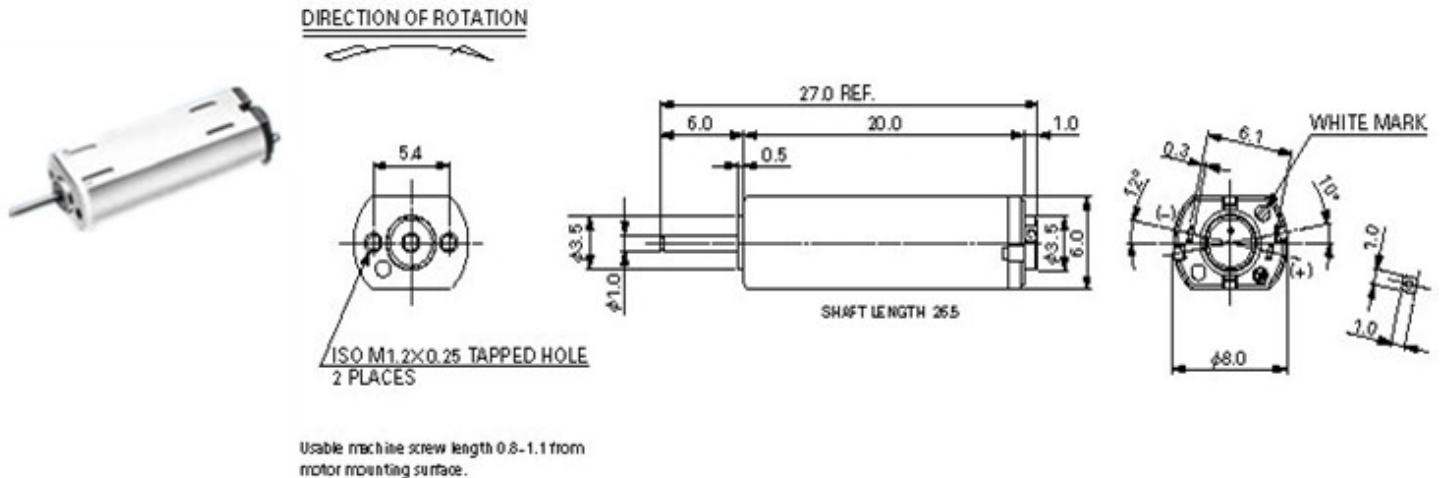

DC micro motor FF-K30 / 直流微馬達 FF-K30

Precious metal brushes/貴金屬電刷

Typical Applications Optical Instruments: Laptop / CD/ DVD-ROM Drive

Audio and Visual Equipment: Portable CD Player

典型應用

光學設備：手提電腦 / CD/ DVD-ROM 驅動器

音影設備：便携式CD 播放器

Outline Drawing/外形圖

FF-K30 Series / FF-K30 系列	Model/型號	FF-K30-8Z10		

Motor data (25°C) / 運行參數 (25°C)

1 Operating Voltage/工作電壓	Volt	4.2Max		
2 Nominal voltage/額定電壓	Volt	3		
3 No-Load speed/空載轉速	rpm	15,200		
4 No-Load current/空載電流	mA	28.0		

At max. efficiency/最大效率點

1 Current/電流	mA	110		
2 Torque/轉矩	mNm	0.12		
3 Speed/轉速	rpm	12,020		
4 Output/功率	W	0.15		

Stall/堵轉

1 Torque/轉矩	mNm	0.59		
3 Current/電流	mA	400		

Additional information/其它相關信息

- Motor parameters can be made according to the request of customer/ 馬達參數可根據客人要求制作

Z. X. D Technology Company Limited

Add: Shuibian Industrial Area, Hengli Town, Dongguan City, China

Tel: 86-769-82927257, ext: 611, 613

Website: <http://www.zxd-motor.com>

Fax: 86-769-82927259

Email: jeff@zxd-motor.com