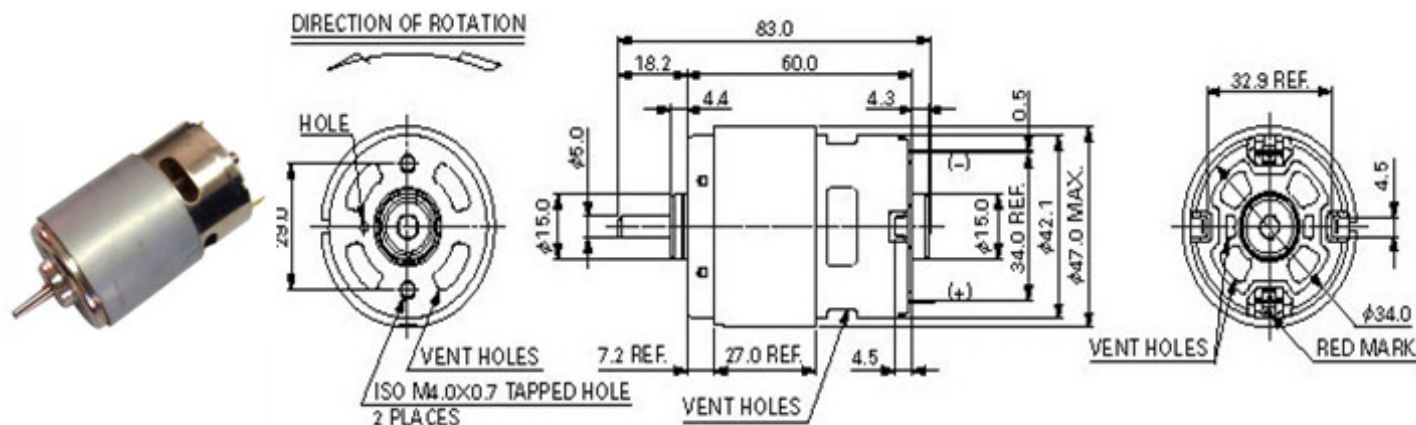

DC micro motor RS-755 / 直流微馬達 RS-755

Carbon Brush / 碳精電刷

Typical Applications Coreless Power Tools: Drill/ Coreless Garden Tool/ Circular Saw

Precision Instrument: Printer/ Copy Machine

典型應用

無繩電動工具： 電鑽/無繩花園工具/ 圓鋸

精密設備： 打印機/複印機

RS-755 Series / RS-755 系列	Model/型號	RS-755-8514	RS-755-4540	RS-755-6522

Motor data (25°C) / 運行參數 (25°C)

1 Operating Voltage/工作電壓	Volt	6.0-14.4	9-32	40,810.0
2 Nominal voltage/額定電壓	Volt	14.4	18	18
3 No-Load speed/空載轉速	rpm	20,200	8,800	15,200
4 No-Load current/空載電流	A	2.7	0.7	1.7

At max. efficiency/最大效率點

1 Current/電流	A	18.4	3.92	10.3
2 Torque/轉矩	mNm	111.00	63.90	100.00
3 Speed/轉速	rpm	17,610	7,470	13,040
4 Output/功率	W	204.00	49.90	137.00

Stall/堵轉

1 Torque/轉矩	mNm	863.00	422.00	706.00
3 Current/電流	A	125	22	62

Additional information/其它相關信息

- Motor parameters can be made according to the request of customer/馬達參數可根據客人要求制作

Z. X. D Technology Company Limited

Add: Shuibian Industrial Area, Hengli Town, Dongguan City, China

Tel: 86-769-82927257, ext: 611, 613

Website: <http://www.zxd-motor.com>

Fax: 86-769-82927259

Email: jeff@zxd-motor.com